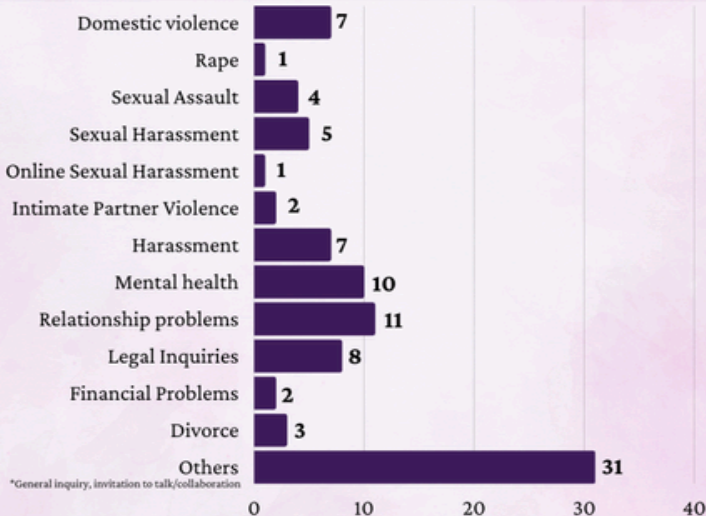

TELENITA STATS

SEPTEMBER 2023

TOTAL CASES : 92

016-2374221

016-2284221