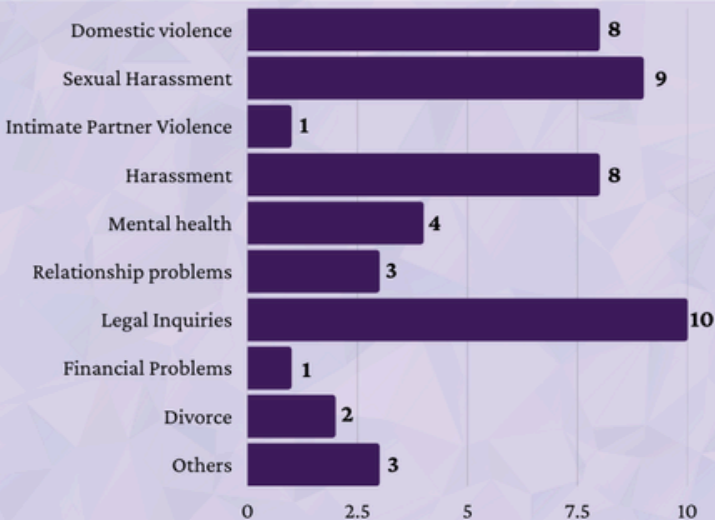

016-2374221

016-2284221

TELENITA STATS

APRIL 2023

TOTAL CASES : 49

016-2374221

016-2284221

TELENITA STATS

MAY 2023

TOTAL CASES : 58

*General inquiry, invitation to talk/collaboration

016-2374221

016-2284221

TELENITA STATS

JUNE 2023

TOTAL CASES : 67

*General inquiry, invitation to talk/collaboration

016-2374221

016-2284221

TELENITA STATS

JULY 2023

TOTAL CASES : 64

*General inquiry, invitation to talk/collaboration

016-2374221