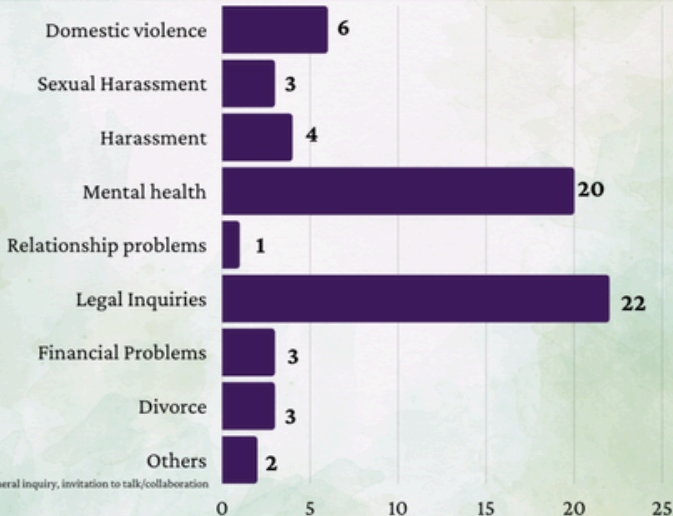

TELENITA STATS

JULY 2023

TOTAL CASES : 64

016-2374221

016-2284221