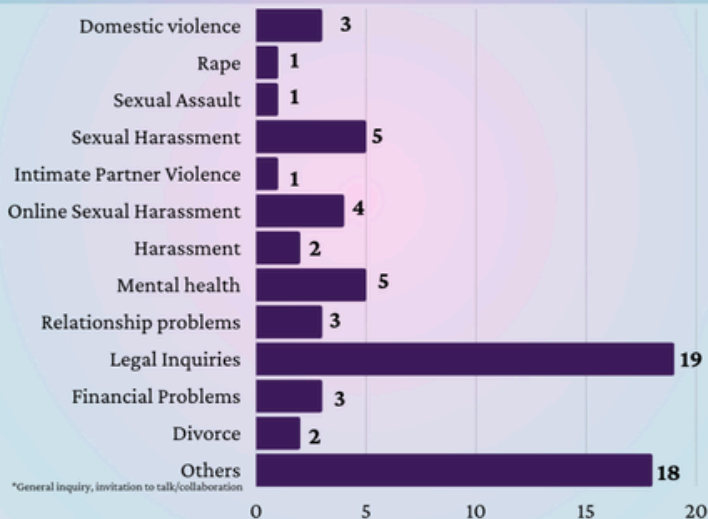

TELENITA STATS

JUNE 2023

TOTAL CASES : 67

016-2374221

016-2284221