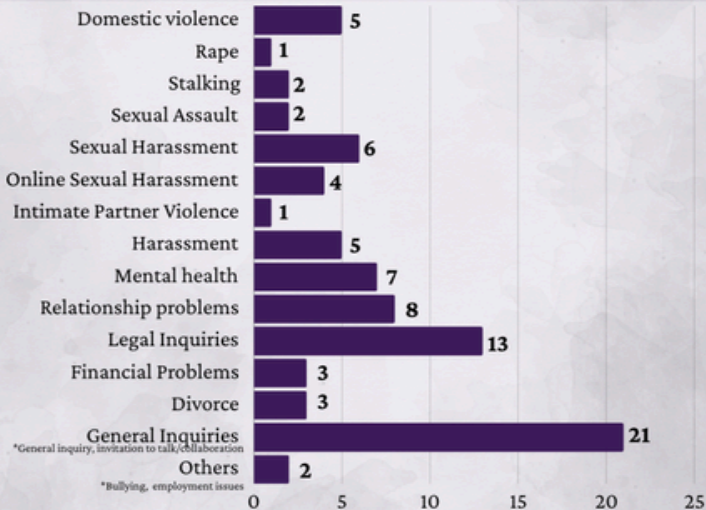

SEPTEMBER 2023

TOTAL CASES : 92

*General inquiry, invitation to talk/collaboration

016-2374221

016-2284221

TELENITA STATS

OCTOBER 2023

TOTAL CASES : 101

*General inquiry, invitation to talk/collaboration

*Bullying, employment issues

016-2374221

016-2284221

TELENITA STATS

NOVEMBER 2023

TOTAL CASES : 83

016-2374221