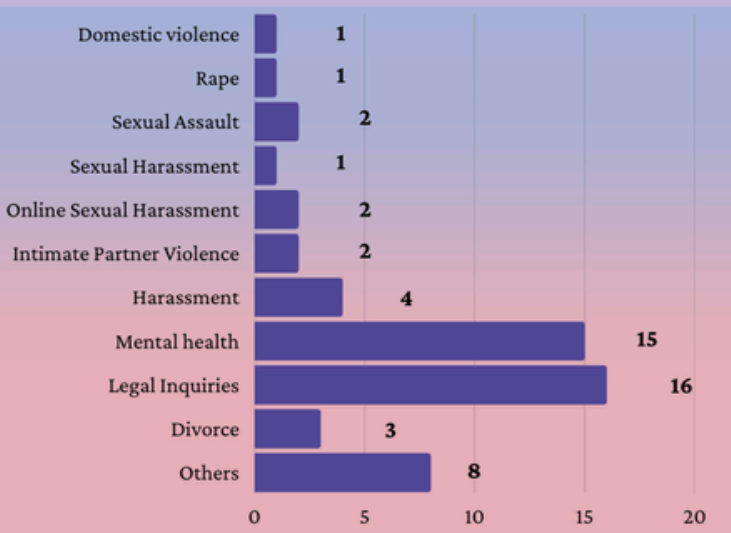

TELENITA STATS

JANUARY 2023

TOTAL CASES : 81

016-2374221

016-2284221

TELENITA STATS

FEBRUARY 2023

TOTAL CASES : 55

016-2374221

016-2284221

TELENITA STATS

APRIL 2023

TOTAL CASES : 49

016-2374221

016-2284221

TELENITA STATS

MAY 2023

TOTAL CASES : 58

*General inquiry, invitation to talk/collaboration

016-2374221

016-2284221

TELENITA STATS

JUNE 2023

TOTAL CASES : 67