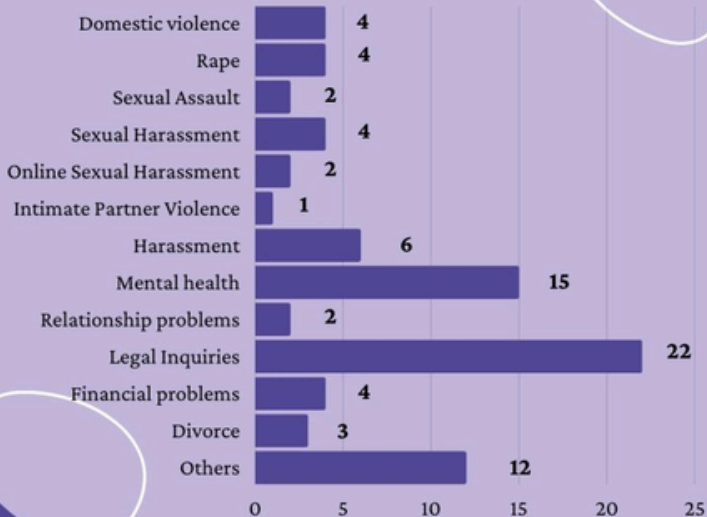

TELENITA STATS

JANUARY 2023

TOTAL CASES : 81

016-2374221

016-2284221

TELENITA STATS

FEBRUARY 2023

TOTAL CASES : 55

016-2374221

016-2284221

TELENITA STATS

APRIL 2023

TOTAL CASES : 49

016-2374221

016-2284221

TELENITA STATS

MAY 2023

TOTAL CASES : 58

*General inquiry, invitation to talk/collaboration

016-2374221

016-2284221

TELENITA STATS

JUNE 2023

TOTAL CASES : 67