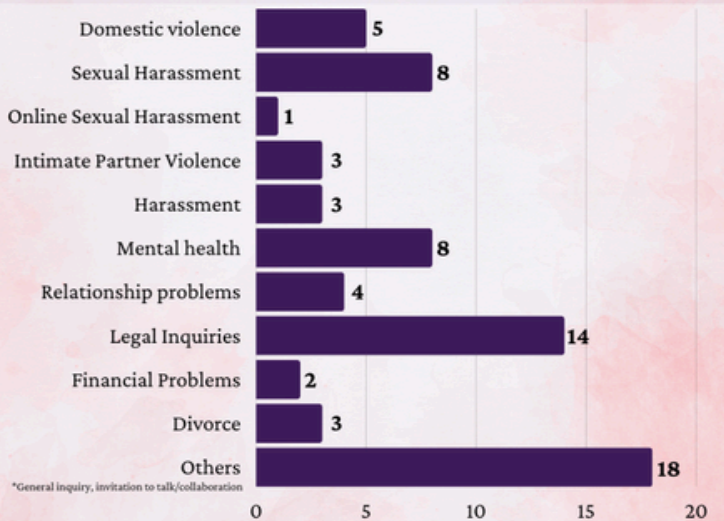

TELENITA STATS

AUGUST 2023

TOTAL CASES : 69

016-2374221

016-2284221