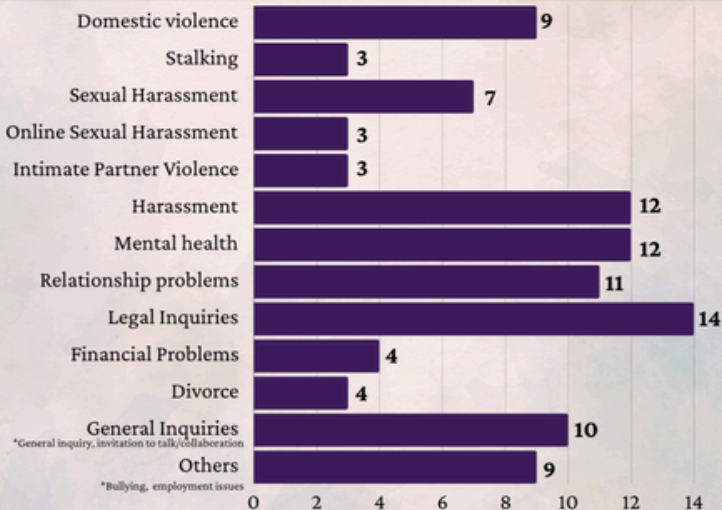

TELENITA STATS

OCTOBER 2023

TOTAL CASES : 101

*Bullying, employment issues

016-2374221

016-2284221